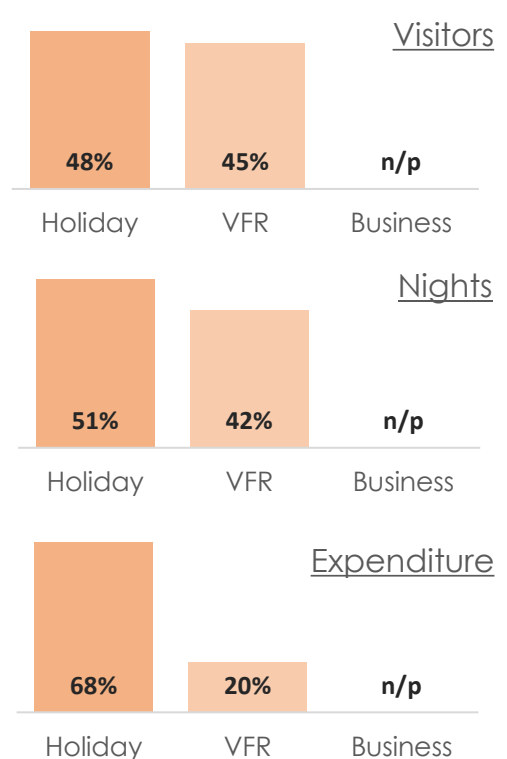

Purpose of visit

Transport

Private vehicle or company car, 89%
Railway, n/p

Gender

*Visitors may visit for more than one Purpose; VFR indicates Visiting Friends and/or Relatives.