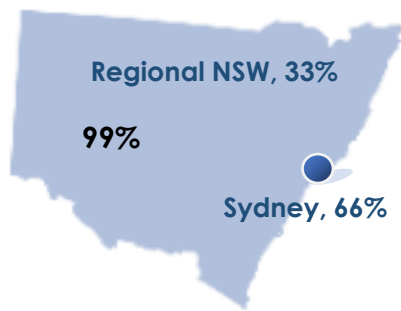

Year ended March 2023

Source: National Visitor Survey, Tourism Research Australia.

Top 5 activities

Age

'15-29 years' was the largest age group of the visitors to the region

Top 3 accommodation types (nights)

Travel season*

*by month returned from the trip

Domestic daytrip travel

Visitors: 4.0m (+57.3% YoY)
Expenditure: \$483.5m (+104.5% YoY)

Average spend \$120 per visitor

#4 for visitors
#5 for expenditure
In Regional NSW

Origin

99% of the visitors to the region came from New South Wales

Purpose of visit

Visitors

Expenditure

*Visitors may visit for more than one Purpose; VFR indicates Visiting Friends and/or Relatives.

Age

'15-29 years' was the largest age group of the visitors to the region