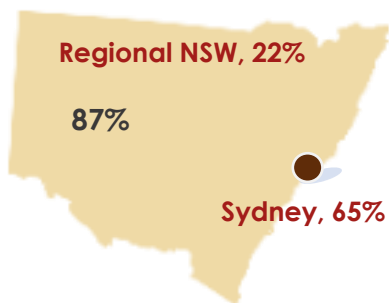

TOTAL DOMESTIC

Domestic Overnight (Orange) Domestic Daytrip (Blue)

Domestic overnight travel

Visitors: 1.7m (+16.4% YoY)
Nights: 4.5m (+8.7% YoY)
Expenditure: \$854.5m (+16.6% YoY)

Average spend
\$188 per night
\$515 per visitor

Average length of stay:
2.7 nights

#6 for visitors
#6 for nights
#7 for expenditure
In Regional NSW

Origin

87% of the visitors came from within New South Wales

Travel party

31% of the visitors were travelling alone

Origin

99% of the visitors to the region came from New South Wales

Purpose of visit

Visitors

Expenditure

*Visitors may visit for more than one Purpose; VFR indicates Visiting Friends and/or Relatives.

Age

'15-29 years' was the largest age group of the visitors to the region