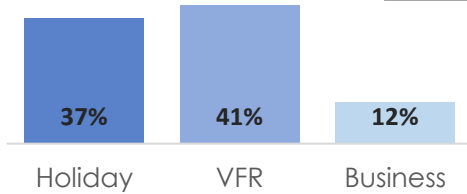

Year ended March 2023

Source: National Visitor Survey, Tourism Research Australia.

Top 5 activities

Age

'15-29 years' was the largest age group of the visitors to the region

Top 3 accommodation types (nights)

Travel season*

*by month returned from the trip

Domestic daytrip travel

Visitors: 4.0m (+57.3% YoY)
Expenditure: \$483.5m (+104.5% YoY)

Average spend \$120 per visitor

#4 for visitors
#5 for expenditure
In Regional NSW

Origin

99% of the visitors to the region came from New South Wales

Purpose of visit

Visitors

Expenditure

*Visitors may visit for more than one Purpose; VFR indicates Visiting Friends and/or Relatives.

Age

'15-29 years' was the largest age group of the visitors to the region