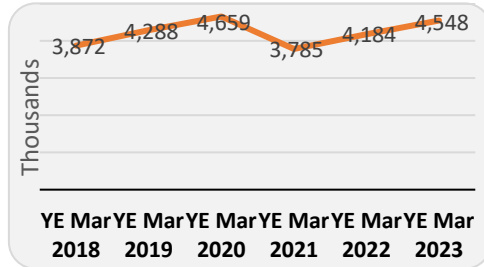

Central Coast Visitor Profile

Year ended March 2023

Source: National Visitor Survey, Tourism Research Australia.

Note: This report does not include international visitation statistics as YE March 2023 International Visitor Survey data are not available.

TOTAL DOMESTIC

Domestic Overnight (Orange) Domestic Daytrip (Blue)

Domestic overnight travel

Visitors: 1.7m (+16.4% YoY)
Nights: 4.5m (+8.7% YoY)
Expenditure: \$854.5m (+16.6% YoY)

Average spend
\$188 per night
\$515 per visitor

Average length of stay:
2.7 nights

#6 for visitors
#6 for nights
#7 for expenditure
In Regional NSW

Origin

87% of the visitors came from within New South Wales

Travel party

31% of the visitors were travelling alone

Origin

99% of the visitors to the region came from New South Wales

Purpose of visit

Visitors

Expenditure

*Visitors may visit for more than one Purpose; VFR indicates Visiting Friends and/or Relatives.

Age

'15-29 years' was the largest age group of the visitors to the region