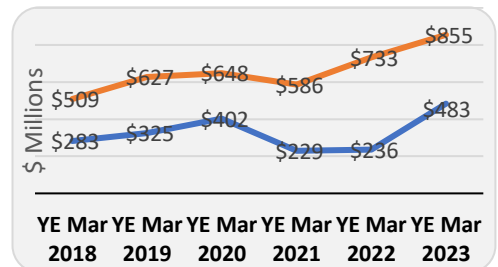

TOTAL DOMESTIC

Domestic Overnight (Orange) Domestic Daytrip (Blue)

Domestic overnight travel

Visitors: 1.7m (+16.4% YoY)
Nights: 4.5m (+8.7% YoY)
Expenditure: \$854.5m (+16.6% YoY)

Average spend
\$188 per night
\$515 per visitor