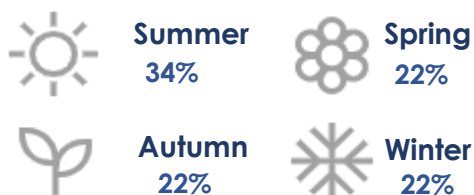

Origin

99% of the visitors to the region came from New South Wales

Purpose of visit

Visitors

Expenditure

*Visitors may visit for more than one Purpose; VFR indicates Visiting Friends and/or Relatives.

Age

'15-29 years' was the largest age group of the visitors to the region

Travel season*

*by month returned from the trip

Transport

Gender