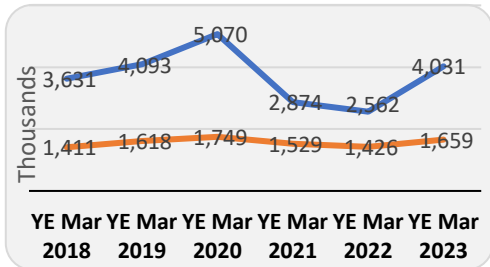

Central Coast Visitor Profile

Year ended March 2023

Source: National Visitor Survey, Tourism Research Australia.

Note: This report does not include international visitation statistics as YE March 2023 International Visitor Survey data are not available.

TOTAL DOMESTIC

Domestic Overnight (Orange) Domestic Daytrip (Blue)

Domestic overnight travel

Visitors: 1.7m (+16.4% YoY)
Nights: 4.5m (+8.7% YoY)
Expenditure: \$854.5m (+16.6% YoY)

Average spend
\$188 per night
\$515 per visitor

Average length of stay:
2.7 nights

#6 for visitors
#6 for nights
#7 for expenditure
In Regional NSW

Origin

87% of the visitors came from within New South Wales

Travel party

31% of the visitors were travelling alone

Origin

99% of the visitors to the region came from New South Wales

Purpose of visit

Visitors

Expenditure

*Visitors may visit for more than one Purpose; VFR indicates Visiting Friends and/or Relatives.

Age

'15-29 years' was the largest age group of the visitors to the region