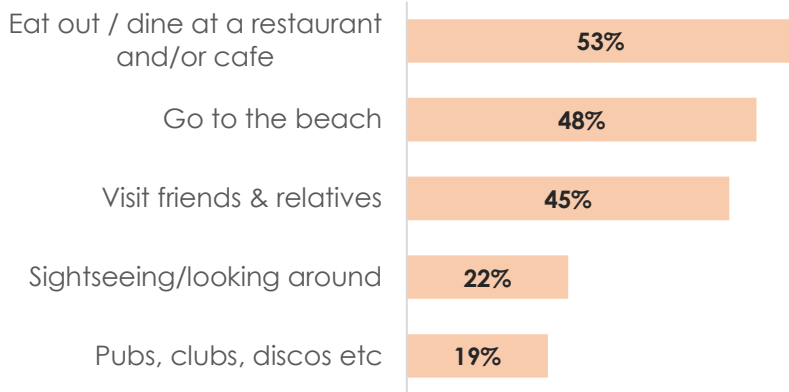

Purpose of visit

Transport

Private vehicle or company car, 89%
Railway, n/p

Gender

*Visitors may visit for more than one Purpose; VFR indicates Visiting Friends and/or Relatives.

Central Coast Visitor Profile

Year ended March 2023

Source: National Visitor Survey, Tourism Research Australia.

Top 5 activities

Age

'15-29 years' was the largest age group of the visitors to the region

Top 3 accommodation types (nights)