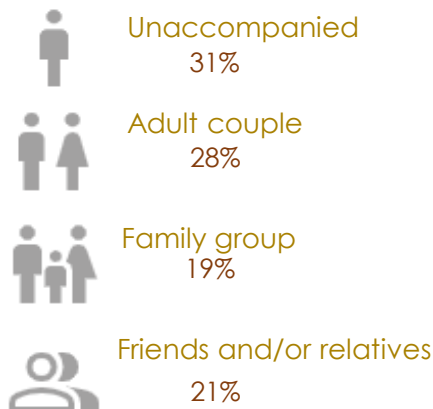

TOTAL DOMESTIC

Domestic Overnight (Orange) Domestic Daytrip (Blue)

Domestic overnight travel

Visitors: 1.7m (+16.4% YoY)
Nights: 4.5m (+8.7% YoY)
Expenditure: \$854.5m (+16.6% YoY)

Average spend
\$188 per night
\$515 per visitor

Average length of stay:
2.7 nights

#6 for visitors
#6 for nights
#7 for expenditure
In Regional NSW

Origin

87% of the visitors came from within New South Wales

Travel party

31% of the visitors were travelling alone

Purpose of visit

Transport

Private vehicle or company car, 89%
Railway, n/p

Gender

*Visitors may visit for more than one Purpose; VFR indicates Visiting Friends and/or Relatives.

Central Coast Visitor Profile

Year ended March 2023

Source: National Visitor Survey, Tourism Research Australia.

Top 5 activities

Age

'15-29 years' was the largest age group of the visitors to the region

Top 3 accommodation types (nights)