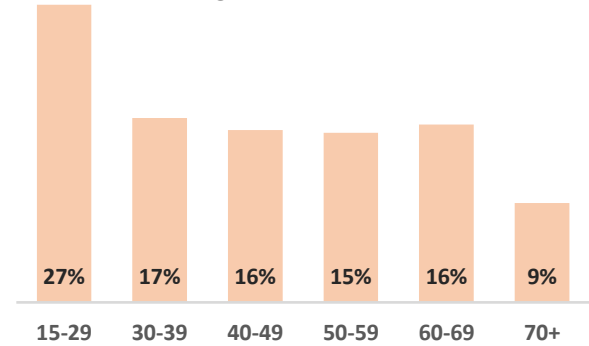

Purpose of visit

Transport

Private vehicle or company car, 89%
Railway, n/p

Gender

*Visitors may visit for more than one Purpose; VFR indicates Visiting Friends and/or Relatives.

Central Coast Visitor Profile

Year ended March 2023

Source: National Visitor Survey, Tourism Research Australia.

Top 5 activities

Age

'15-29 years' was the largest age group of the visitors to the region

Top 3 accommodation types (nights)

Travel season*

*by month returned from the trip

Domestic daytrip travel

Visitors: 4.0m (+57.3% YoY)
Expenditure: \$483.5m (+104.5% YoY)

Average spend \$120 per visitor

#4 for visitors
#5 for expenditure
In Regional NSW

Origin

99% of the visitors to the region came from New South Wales

Purpose of visit

Visitors

Expenditure

*Visitors may visit for more than one Purpose; VFR indicates Visiting Friends and/or Relatives.

Age

'15-29 years' was the largest age group of the visitors to the region