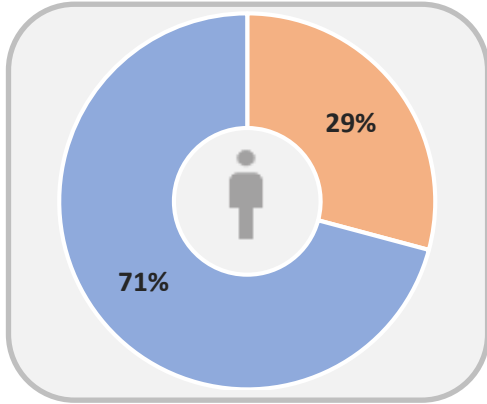

TOTAL DOMESTIC

Domestic Overnight (Orange) Domestic Daytrip (Blue)

Domestic overnight travel

Visitors: 1.7m (+16.4% YoY)
Nights: 4.5m (+8.7% YoY)
Expenditure: \$854.5m (+16.6% YoY)

Average spend
\$188 per night
\$515 per visitor

Average length of stay:
2.7 nights

#6 for visitors
#6 for nights
#7 for expenditure
In Regional NSW

Origin

87% of the visitors came from within New South Wales

Travel party

31% of the visitors were travelling alone

Year ended March 2023

Source: National Visitor Survey, Tourism Research Australia.

Top 5 activities

Age

'15-29 years' was the largest age group of the visitors to the region

Top 3 accommodation types (nights)

Origin

99% of the visitors to the region came from New South Wales

Purpose of visit

Visitors

Expenditure

*Visitors may visit for more than one Purpose; VFR indicates Visiting Friends and/or Relatives.

Age

'15-29 years' was the largest age group of the visitors to the region