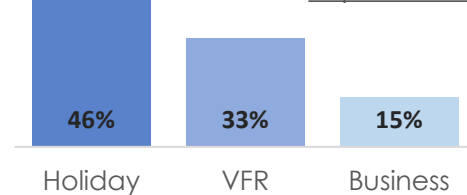

Origin

99% of the visitors to the region came from New South Wales

Purpose of visit

Visitors

Expenditure

*Visitors may visit for more than one Purpose; VFR indicates Visiting Friends and/or Relatives.

Age

'15-29 years' was the largest age group of the visitors to the region

Travel season*

*by month returned from the trip

Transport

Gender