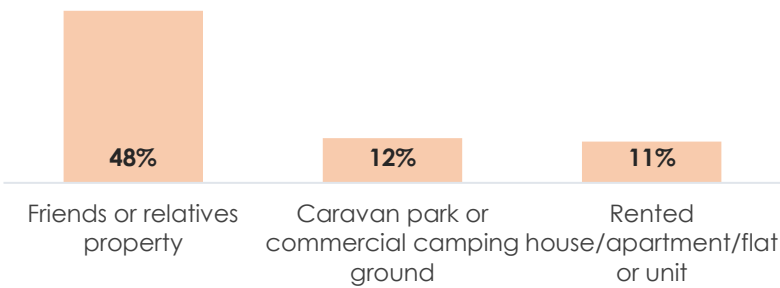

Year ended March 2023

Source: National Visitor Survey, Tourism Research Australia.

Top 5 activities

Age

'15-29 years' was the largest age group of the visitors to the region

Top 3 accommodation types (nights)

Travel season*

*by month returned from the trip

Domestic daytrip travel

Visitors: 4.0m (+57.3% YoY)
Expenditure: \$483.5m (+104.5% YoY)

Average spend \$120 per visitor

#4 for visitors
#5 for expenditure
In Regional NSW