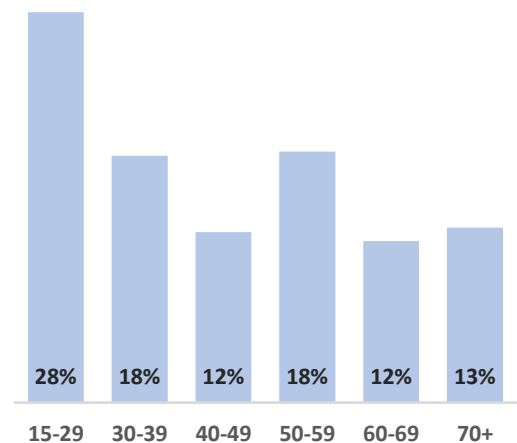

Year ended March 2023

Source: National Visitor Survey, Tourism Research Australia.

Top 5 activities

Age

'15-29 years' was the largest age group of the visitors to the region

Top 3 accommodation types (nights)

Origin

99% of the visitors to the region came from New South Wales

Purpose of visit

Visitors

Expenditure

*Visitors may visit for more than one Purpose; VFR indicates Visiting Friends and/or Relatives.

Age

'15-29 years' was the largest age group of the visitors to the region

Travel season*

*by month returned from the trip

Transport

Gender