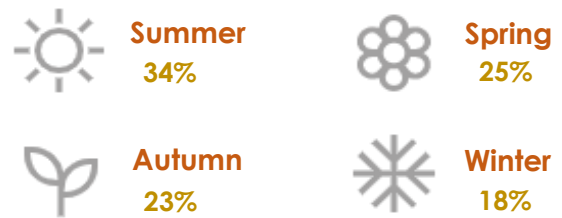

TOTAL DOMESTIC

Domestic Overnight (Orange) Domestic Daytrip (Blue)

Domestic overnight travel

Visitors: 1.7m (+16.4% YoY)
Nights: 4.5m (+8.7% YoY)
Expenditure: \$854.5m (+16.6% YoY)

Average spend
\$188 per night
\$515 per visitor

Purpose of visit

Transport

Private vehicle or company car, 89%
Railway, n/p

Gender

*Visitors may visit for more than one Purpose; VFR indicates Visiting Friends and/or Relatives.

Central Coast Visitor Profile

Year ended March 2023

Source: National Visitor Survey, Tourism Research Australia.

Top 5 activities

Age

'15-29 years' was the largest age group of the visitors to the region

Top 3 accommodation types (nights)

Travel season*

*by month returned from the trip

Domestic daytrip travel

Visitors: 4.0m (+57.3% YoY)
Expenditure: \$483.5m (+104.5% YoY)

Average spend \$120 per visitor

#4 for visitors
#5 for expenditure
In Regional NSW