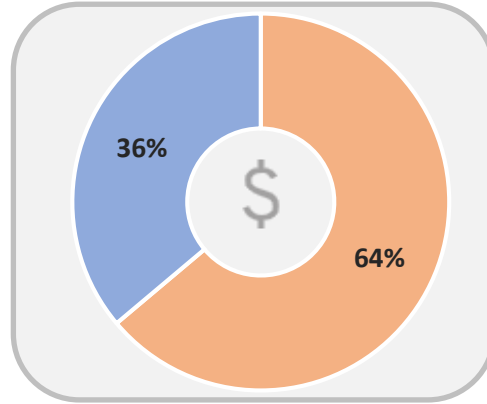

TOTAL DOMESTIC

Domestic Overnight (Orange) Domestic Daytrip (Blue)

Domestic overnight travel

Visitors: 1.7m (+16.4% YoY)
Nights: 4.5m (+8.7% YoY)
Expenditure: \$854.5m (+16.6% YoY)

Average spend
\$188 per night
\$515 per visitor

Average length of stay:
2.7 nights

#6 for visitors
#6 for nights
#7 for expenditure
In Regional NSW

Origin

87% of the visitors came from within New South Wales

Travel party

31% of the visitors were travelling alone

Origin

99% of the visitors to the region came from New South Wales

Purpose of visit

Visitors

Expenditure

*Visitors may visit for more than one Purpose; VFR indicates Visiting Friends and/or Relatives.

Age

'15-29 years' was the largest age group of the visitors to the region